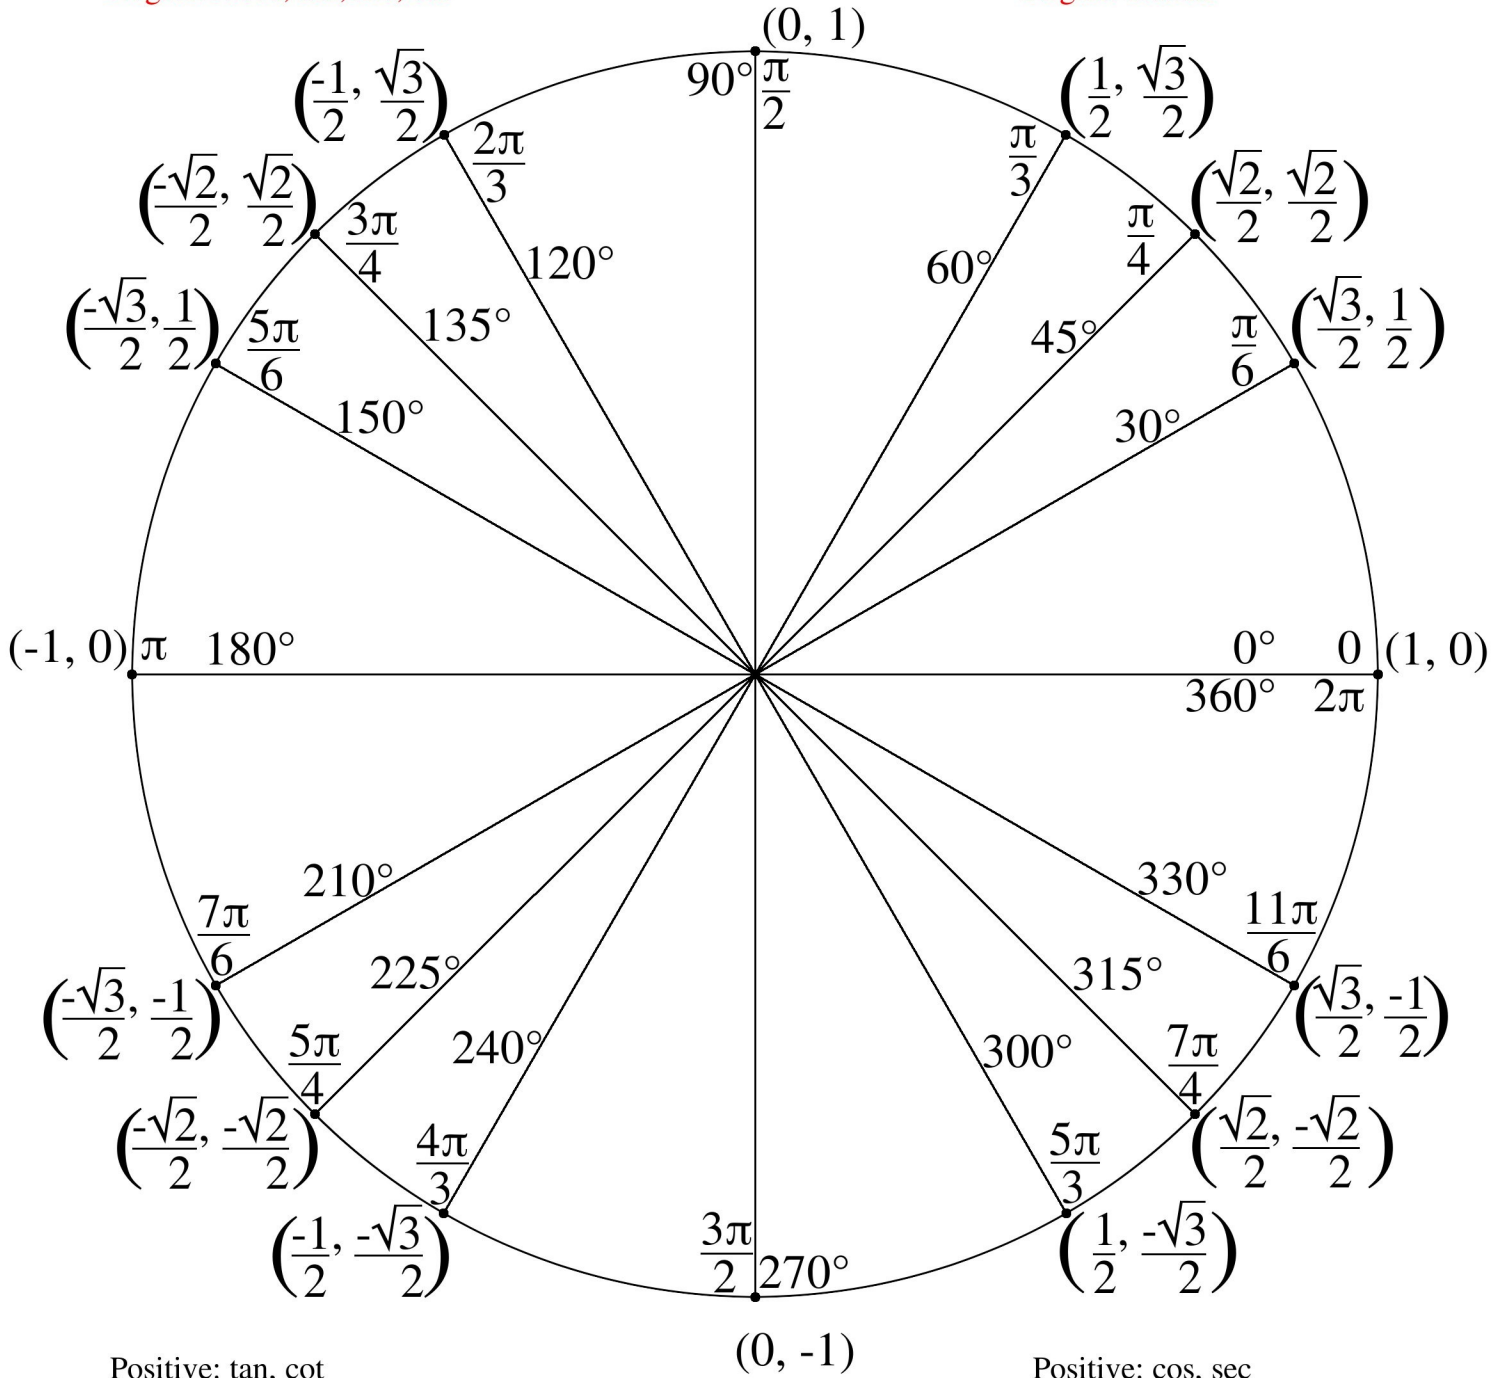

The Unit Circle

Positive: sin, csc
 Negative: cos, tan, sec, cot

Positive: sin, cos, tan, sec, csc, cot
 Negative: none

Positive: tan, cot
 Negative: sin, cos, sec, csc

Positive: cos, sec
 Negative: sin, tan, csc, cot